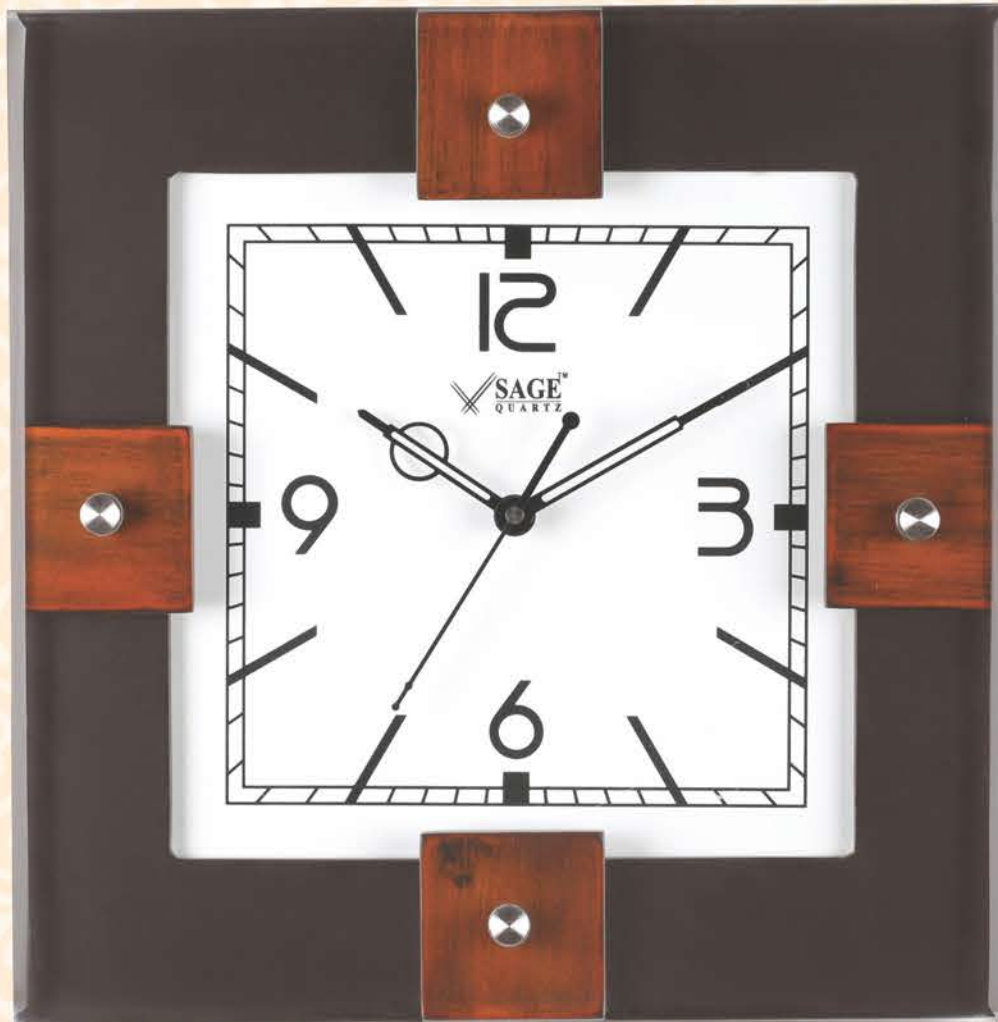

Clock that will change your time

GRAND FATHER

SAGE - 11011

SIZE - 1810 x 380 mm

Available Colours

Dark Sisam G. Yellow Natural

OFFICE

collection

SG-20
Size : 300 x 300 x 45mm

Black - G. Yellow Cola - G. Yellow

Sage-2143
Size:190 Dia x 50mm

Black Cola

Sage- 2144
Size:235 x 235 x 42mm

Black - G. Yellow Cola - G. Yellow

Sage-8912
Size:300 x 300 x 48mm

Black - G. Yellow Cola - G. Yellow

Sage-2142
Size:250 Dia x 50mm

Black Cola

Clock that will change your time

WALL CLOCKS

From traditional looks to the latest contemporary design, express yourself or bring new life to every room. This wide and varied collection offers a mix of styles, some with vivid detailing and clear markers, others that are minimalist in design and artistically unusual. Each SAGE Wall Clock is crafted with watchmaking expertise and technology that presents time in all its glory, suiting the personality of a decor or enriching the ambience by its sheer presence.