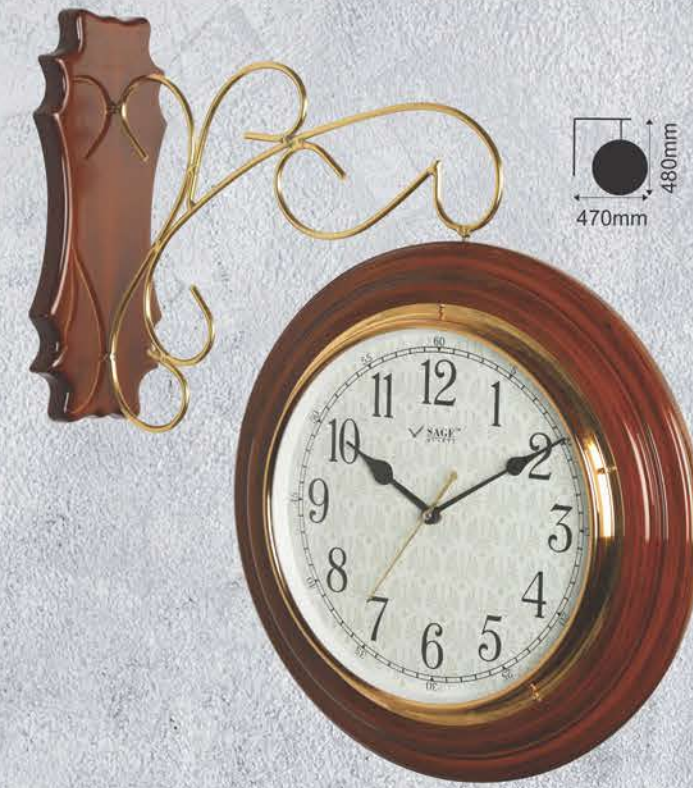

SG-02
Size:300 x 300 x 46mm

SG-24
Size : 400 Dia x 42mm

Sage-2595 Glossy & Matt
Size:400 Dia x 42mm

RF - FF

Sage-5035
Size : 455 Dia x 46mm

Sage-5040
Size : 455 Dia x 64mm

Sage-5045
Size : 455 Dia x 64mm

SG-15
Size: 335 Dia x 70mm

Dark Sisam G. Yellow

Sage-3080
Size: 452x300x75mm

Black - Cola -
G. Yellow G. Yellow

Sage-5001
Size: 458x280x100mm

Dark Sisam G. Yellow

PENDULUM CLOCK

The SAGE Pendulum Clock defines time like no other timepiece. Refined and elegant, these clocks keep the time-honoured tradition of time-telling alive, through steady, rhythmic motion and classical chimes as markers. Each clock has its own character and definition, and is the leitmotif of any room.