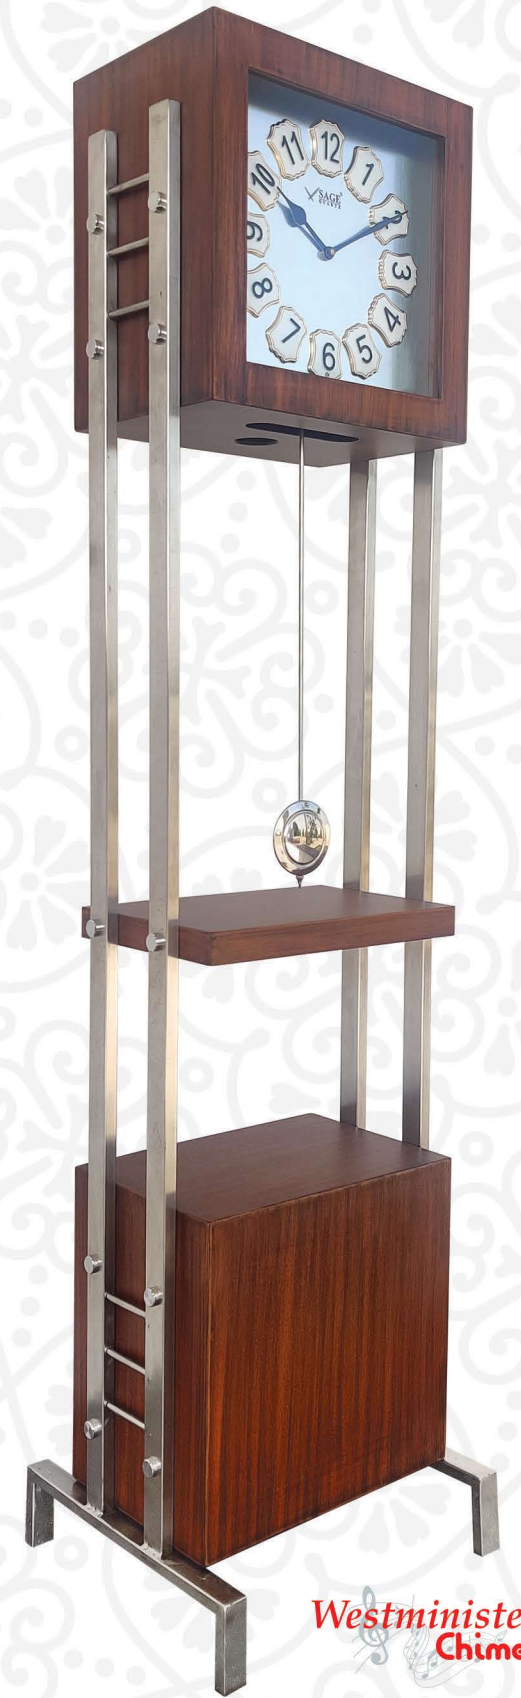

SG - 1050
Size: 300 Dia x 56mm

SG - 1040
Size: 305 Dia x 55mm

SG - 1030
Size: 305 Dia x 55mm

SG - 1035
Size: 340 Dia x 55mm

SG - 1045
Size: 340 Dia x 55mm

SG - 1055
Size: 285 Dia x 50mm

India's
Largest
Wooden Clock
Manufacturing
Company

✉ info@sagequartz.com 🌐 www.sagequartz.com

Clock that will change your time

Exclusive Collection of Wooden Clocks

1st TIME IN INDIA West Minister Chime AVE Maria Chime with Multiple Options

SG - 1005
Size: 340 Dia x 70mm
Dark Sisam G. Yellow

SG - 7035
Size: 760 Dia x 70mm
Dark Sisam G. Yellow

Westminster Chime

SG - 11311
Size : 610x340x105mm
Dark Sisam G. Yellow

SG - 1001
Size: 382 Dia x 68mm
Dark Sisam G. Yellow

Westminster Chime

Westminster Chime

SG - 11511
Size: 1325x325x300mm
Dark Sisam G. Yellow

- FEATURES**
- 4x4 West Minister chime (Quarterly chime with Hourly striking)
 - AVA Maria chime Hourly Chime and striking
 - West Minister chime Hourly chime with striking
 - BIM BAM Hourly Striking Only • Volume Control • Night Sound OFF 11.00 pm to 5.45 am • CDS Option • Sound Switch Off Option